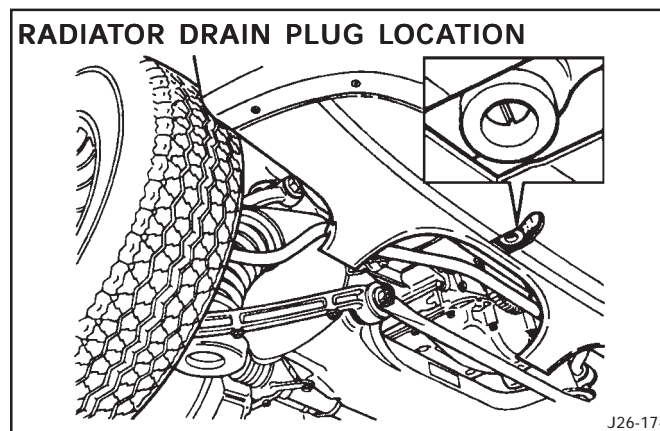

**REPAIR PROCEDURE**

1. With the engine cold, slowly open the radiator cap to depressurize the cooling system, then close the cap.
2. Raise the vehicle on a lift and place a container under the radiator to catch the coolant. The amount of coolant released should not exceed 0.5 qt (0.5 l).
3. Install a new O-ring, part no. JLM1499 on a new drain plug of the correct specification (part no. JLM 1340).
4. Remove the existing drain plug (Illustration 1) and immediately install the new