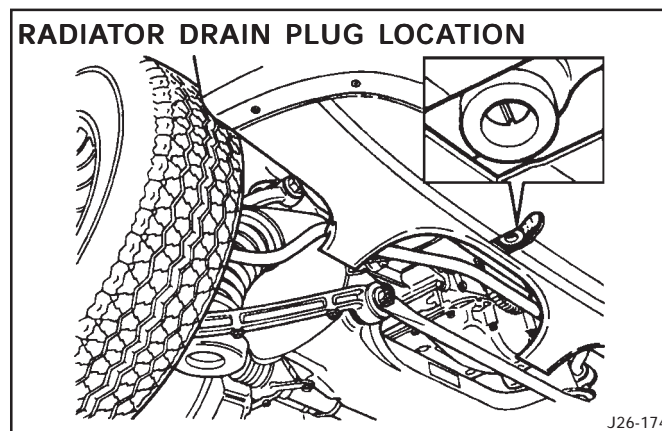

REPAIR PROCEDURE

1. With the engine cold, slowly open the radiator cap to depressurize the cooling system, then close the cap.
2. Raise the vehicle on a lift and place a container under the radiator to catch the coolant. The amount of coolant released should not exceed 0.5 qt (0.5 l).
3. Install a new O-ring, part no. JLM1499 on a new drain plug of the correct specification (part no. JLM 1340).
4. Remove the existing drain plug (Illustration 1) and immediately install the new