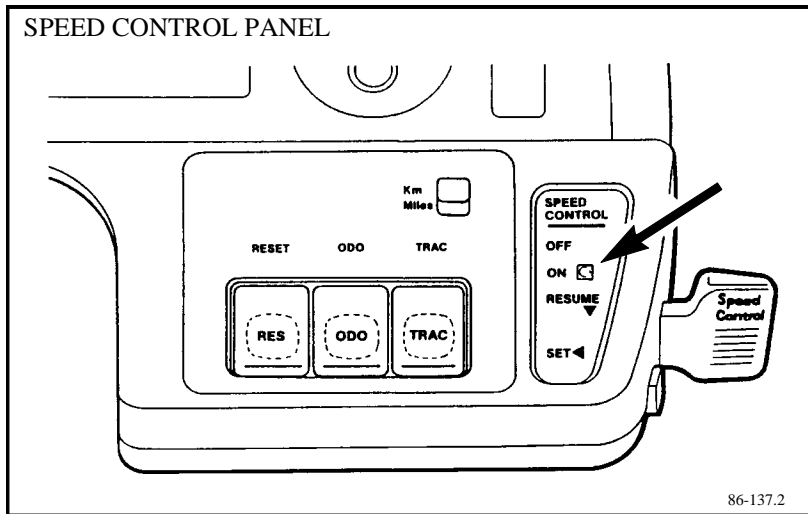

State illumination of the master lighting switch does not function as described in the Drivers Handbook. Speed control panel illumination is not explained in the Drivers Handbook.

**ACTION:**

If customers complain of malfunctions in the master lighting switch or speed control panel illumination, verify the operation as described below.

**WARNING:** Jaguar does not recommend fitting bulbs to the unused bulb holders behind the master lighting switch and speed control panels due the concern of reflections in the side windows.

MASTER LIGHTING SWITCH PANEL STATE ILLUMINATION

SWITCH POSITION	ILLUMINATION
OFF	None
PARK	Park Indicator
HEADLIGHT	Park Indicator

ILLUSTRATION 1

**NOTE:** The headlight indicator on the light switch panel is not illuminated at any time.

SPEED CONTROL PANEL ILLUMINATION

The red light, indicated in Illustration 2, is illuminated when the speed control is on. No other state illumination is provided for on the speed control panel.

ILLUSTRATION 2