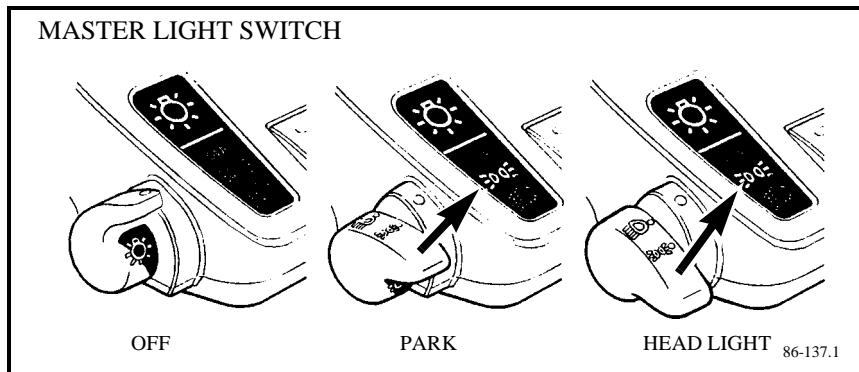

State illumination of the master lighting switch does not function as described in the Drivers Handbook. Speed control panel illumination is not explained in the Drivers Handbook.

**ACTION:**

If customers complain of malfunctions in the master lighting switch or speed control panel illumination, verify the operation as described below.

**WARNING:** Jaguar does not recommend fitting bulbs to the unused bulb holders behind the master lighting switch and speed control panels due the concern of reflections in the side windows.

MASTER LIGHTING SWITCH PANEL STATE ILLUMINATION

SWITCH POSITION	ILLUMINATION
OFF	None
PARK	Park Indicator
HEADLIGHT	Park Indicator

ILLUSTRATION 1

**NOTE:** The headlight indicator on the light switch panel is not illuminated at any time.

SPEED CONTROL PANEL ILLUMINATION

The red light, indicated in Illustration 2, is illuminated when the speed control is on. No other state illumination is provided for on the speed control panel.

ILLUSTRATION 2